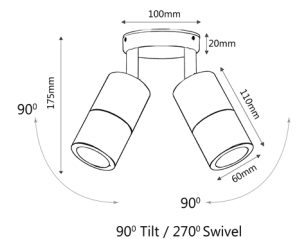

## PRODUCT FEATURES

- MR16 exterior wall pillar spot lights
- Input voltage range: 12-24V
- Material: anodized aluminium
- Colour: titanium
- Lamp holder: MR16 (Max 20W halogen globes)
- Globes not included
- IP rating: IP65
- Remote control gear required

**IP65**  
Rated

**2YEAR**  
Replacement  
Warranty

PART NO.	DESCRIPTION	COLOUR	QTY OF GLOBES	WEIGHT (KG)	BOX (CM)	CARTON QTY
PMUDT	WALL MR16 PILLAR UP/DN TITANIUM	TITANIUM	2xMR16	0.58	8.5x9.5x22.5	25
PM1FT	WALL MR16 PILLAR FIXED TITANIUM	TITANIUM	1xMR16	0.39	8x10x14	25
PM1AT	WALL MR16 PILLAR S/ADJ TITANIUM	TITANIUM	1xMR16	0.42	8x8x19	25
PM2AT	WALL MR16 PILLAR D/ADJ RND BASE TITANIUM	TITANIUM	2xMR16	0.80	12x12x19	10