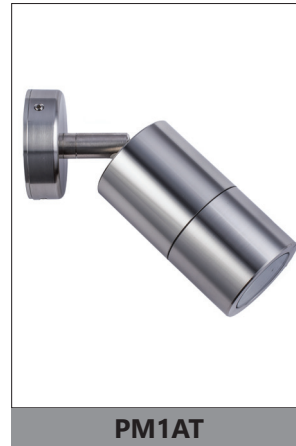

# MR16 EXTERIOR WALL PILLAR LIGHTS (Titanium)

PMUDT

PM1FT

PM1AT

PM2AT

## PRODUCT FEATURES

- MR16 exterior wall pillar spot lights
- Input voltage range: 12-24V
- Material: anodized aluminium
- Colour: titanium
- Lamp holder: MR16 (Max 20W halogen globes)
- Globes not included
- IP rating: IP65
- Remote control gear required