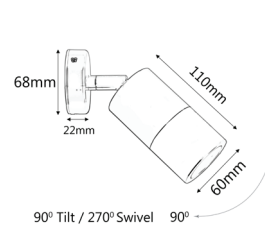

## PRODUCT FEATURES

- MR16 exterior wall pillar spot lights
- Input voltage range: 12-24V
- Material: anodized aluminium
- Colour: titanium
- Lamp holder: MR16 (Max 20W halogen globes)
- Globes not included
- IP rating: IP65
- Remote control gear required

**IP65**  
Rated

**2YEAR**  
Replacement  
Warranty

PART NO.	DESCRIPTION	COLOUR	QTY OF GLOBES	WEIGHT (KG)	BOX (CM)	CARTON QTY
PMUDT	WALL MR16 PILLAR UP/DN TITANIUM	TITANIUM	2xMR16	0.58	8.5x9.5x22.5	25
PM1FT	WALL MR16 PILLAR FIXED TITANIUM	TITANIUM	1xMR16	0.39	8x10x14	25
PM1AT	WALL MR16 PILLAR S/ADJ TITANIUM	TITANIUM	1xMR16	0.42	8x8x19	25
PM2AT	WALL MR16 PILLAR D/ADJ RND BASE TITANIUM	TITANIUM	2xMR16	0.80	12x12x19	10