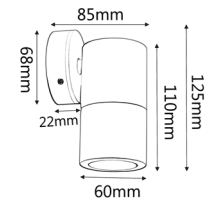

## PRODUCT FEATURES

- MR16 exterior wall pillar spot lights
- Input voltage range: 12-24V
- Material: anodized aluminium
- Colour: titanium
- Lamp holder: MR16 (Max 20W halogen globes)
- Globes not included
- IP rating: IP65
- Remote control gear required

**IP65**  
Rated

**2YEAR**  
Replacement  
Warranty

PART NO.	DESCRIPTION	COLOUR	QTY OF GLOBES	WEIGHT (KG)	BOX (CM)	CARTON QTY
PMUDT	WALL MR16 PILLAR UP/DN TITANIUM	TITANIUM	2xMR16	0.58	8.5x9.5x22.5	25
PM1FT	WALL MR16 PILLAR FIXED TITANIUM	TITANIUM	1xMR16	0.39	8x10x14	25
PM1AT	WALL MR16 PILLAR S/ADJ TITANIUM	TITANIUM	1xMR16	0.42	8x8x19	25
PM2AT	WALL MR16 PILLAR D/ADJ RND BASE TITANIUM	TITANIUM	2xMR16	0.80	12x12x19	10